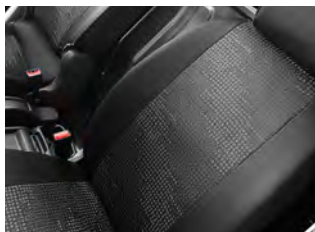

KE8604F000

TEXTILE SEAT COVERS

£326

Keep your seats clean with these textile seat covers.

KE6804F050

PLASTIC FLOOR PROTECTION

£418

Protect your floor with this Plastic Floor Protection designed specifically for the e-NV200.