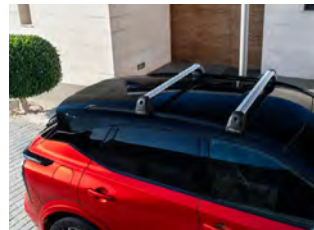

KE7306U510

**EASY REMOVABLE
LOAD CARRIER**
£341

Offers durability and endurance for loads up to 75kg. Easy to fit in 10 mins with no tools required.