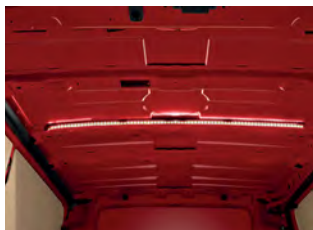

KS26000Q01
LCV LED LAMPS
£119

Illuminate your cargo area with these handy LED lamps. Pack contains 2 LED lamps.