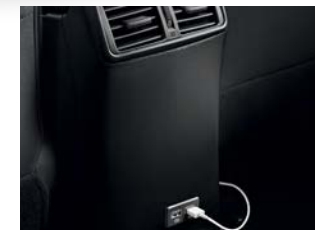

£278

Keep your pets or luggage separate with this tailor made partition.

KE930HV500

DOUBLE USB SOCKET

£129

Keep everyone's devices charged with this double USB socket.

KE9674C520

ALUMINIUM TRUNK ENTRY GUARDS