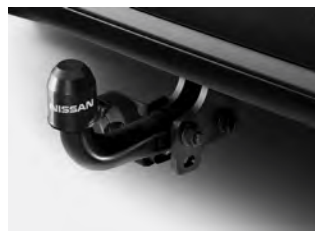

KE4104K30A

SPARE WHEEL KIT
£317

The Spare Wheel Kit comes with everything you need to change the wheel, so in the event of a blowout you can pull over into a safe space, quickly swap it over and then be back on your way. Not compatible with HEV.