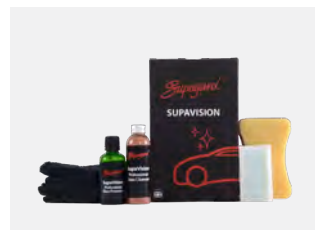

9999993386
**SUPAVISION
WINDSCREEN
TREATMENT**
£55

SupaVision utilises new glass bond technology to provide an optically clear, non-stick coating for unbeatable visibility in all conditions for up to 6 months. This treatment provides improved visibility, hydrophobic protection, bird & bug protection and quick frost removal.