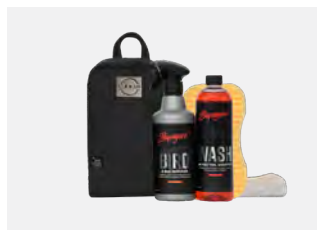

Polymer is a single stage application using core ingredients.

9999856046N
SP300 POLYMER
£220

- Includes:
- 500ml pH Neutral Shampoo
 - 500ml Bird Lime Neutraliser
 - 500ml Alloy Wheel Cleaner
 - 500ml Glass Cleaner
 - 500ml Fabric Cleaner
 - Sponge
 - Nissan Carry Bag

Polymer is a single stage application using core ingredients.

9999856050
**SP300
 POLYSILAZANE**
£233

- Includes:
- 500ml pH Neutral Shampoo
 - 500ml Bird Lime Neutraliser
 - 500ml Alloy Wheel Cleaner
 - 500ml Glass Cleaner
 - 500ml Fabric Cleaner
 - Sponge
 - Nissan Carry Bag

Polysilazane is a two stage application using high active ingredients.

9999856045
SP100 POLYMER
£167

- Includes:
- 500ml pH Neutral Shampoo
 - 500ml Bird Lime Neutraliser
 - Sponge
 - Microfibre Cloth
 - Nissan Carry Bag