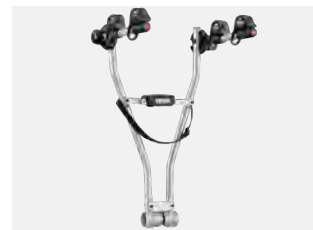

KS73875200

TOWBAR MOUNTED BIKE CARRIER (2) **£101**

This rack securely carries 2 bikes per carrier and folds flat for easy storage and handling. Load capacity: 30kg.