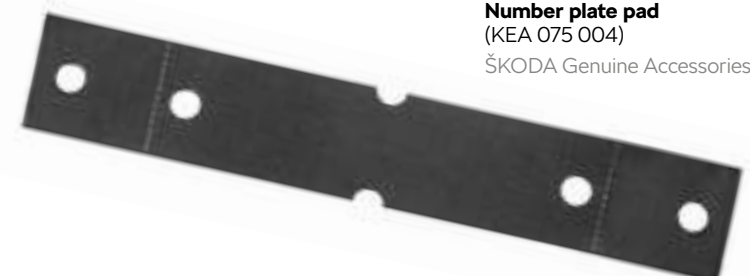

Number plate pad
(KEA 075 004)

ŠKODA Genuine Accessories