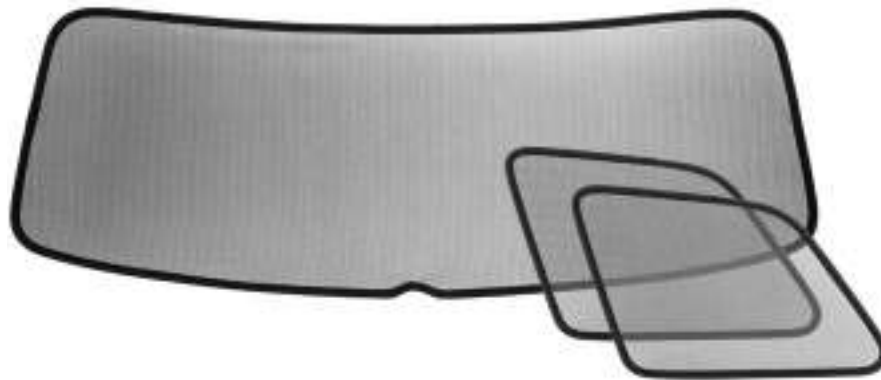

# COMFORT & UTILITY

ASSEMBLY  
MANUAL

**Sun shade - rear side windows**  
(565 064 363A)

ŠKODA Genuine Accessories

**Sun shade - tailgate and boot side windows**  
(565 064 361A)

ŠKODA Genuine Accessories