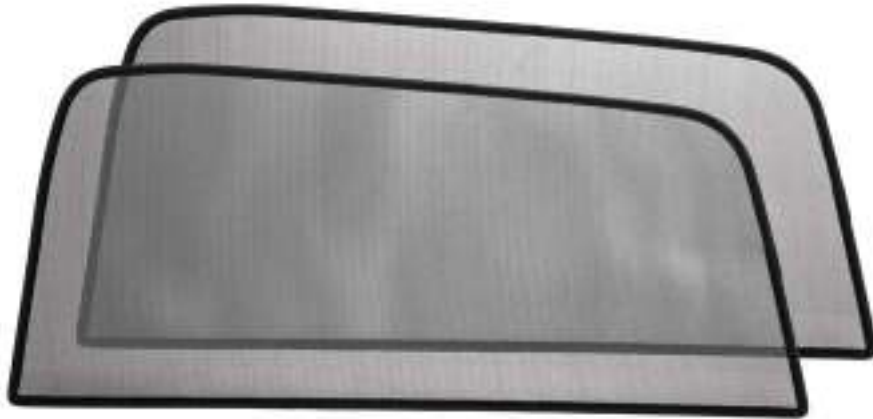

COMFORT & UTILITY

ASSEMBLY
MANUAL

Sun shade - rear side windows
(565 064 363A)

ŠKODA Genuine Accessories